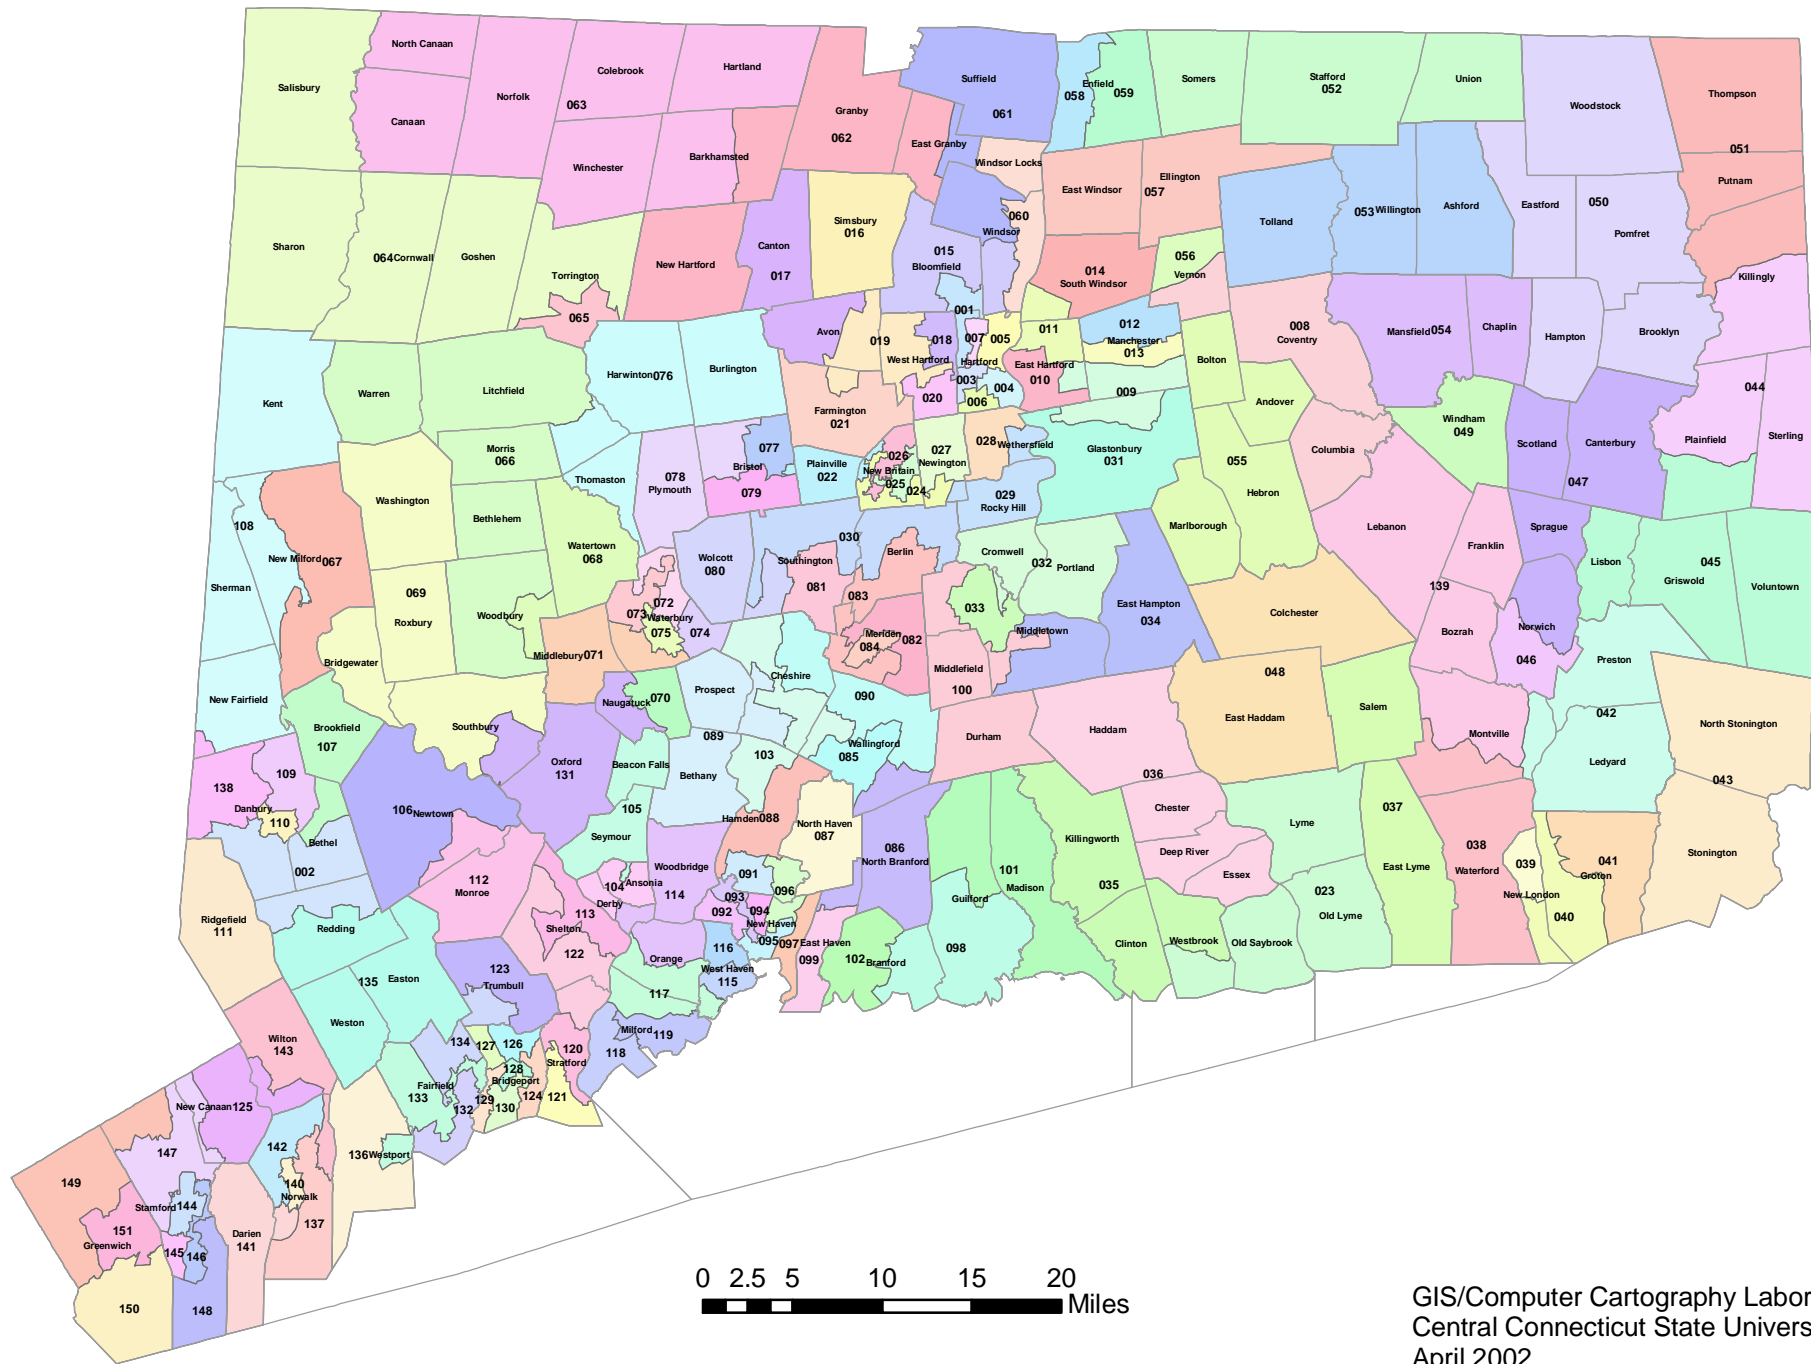

# Connecticut - General Assembly Districts 2002

GIS/Computer Cartography Laboratory  
Central Connecticut State University  
April 2002